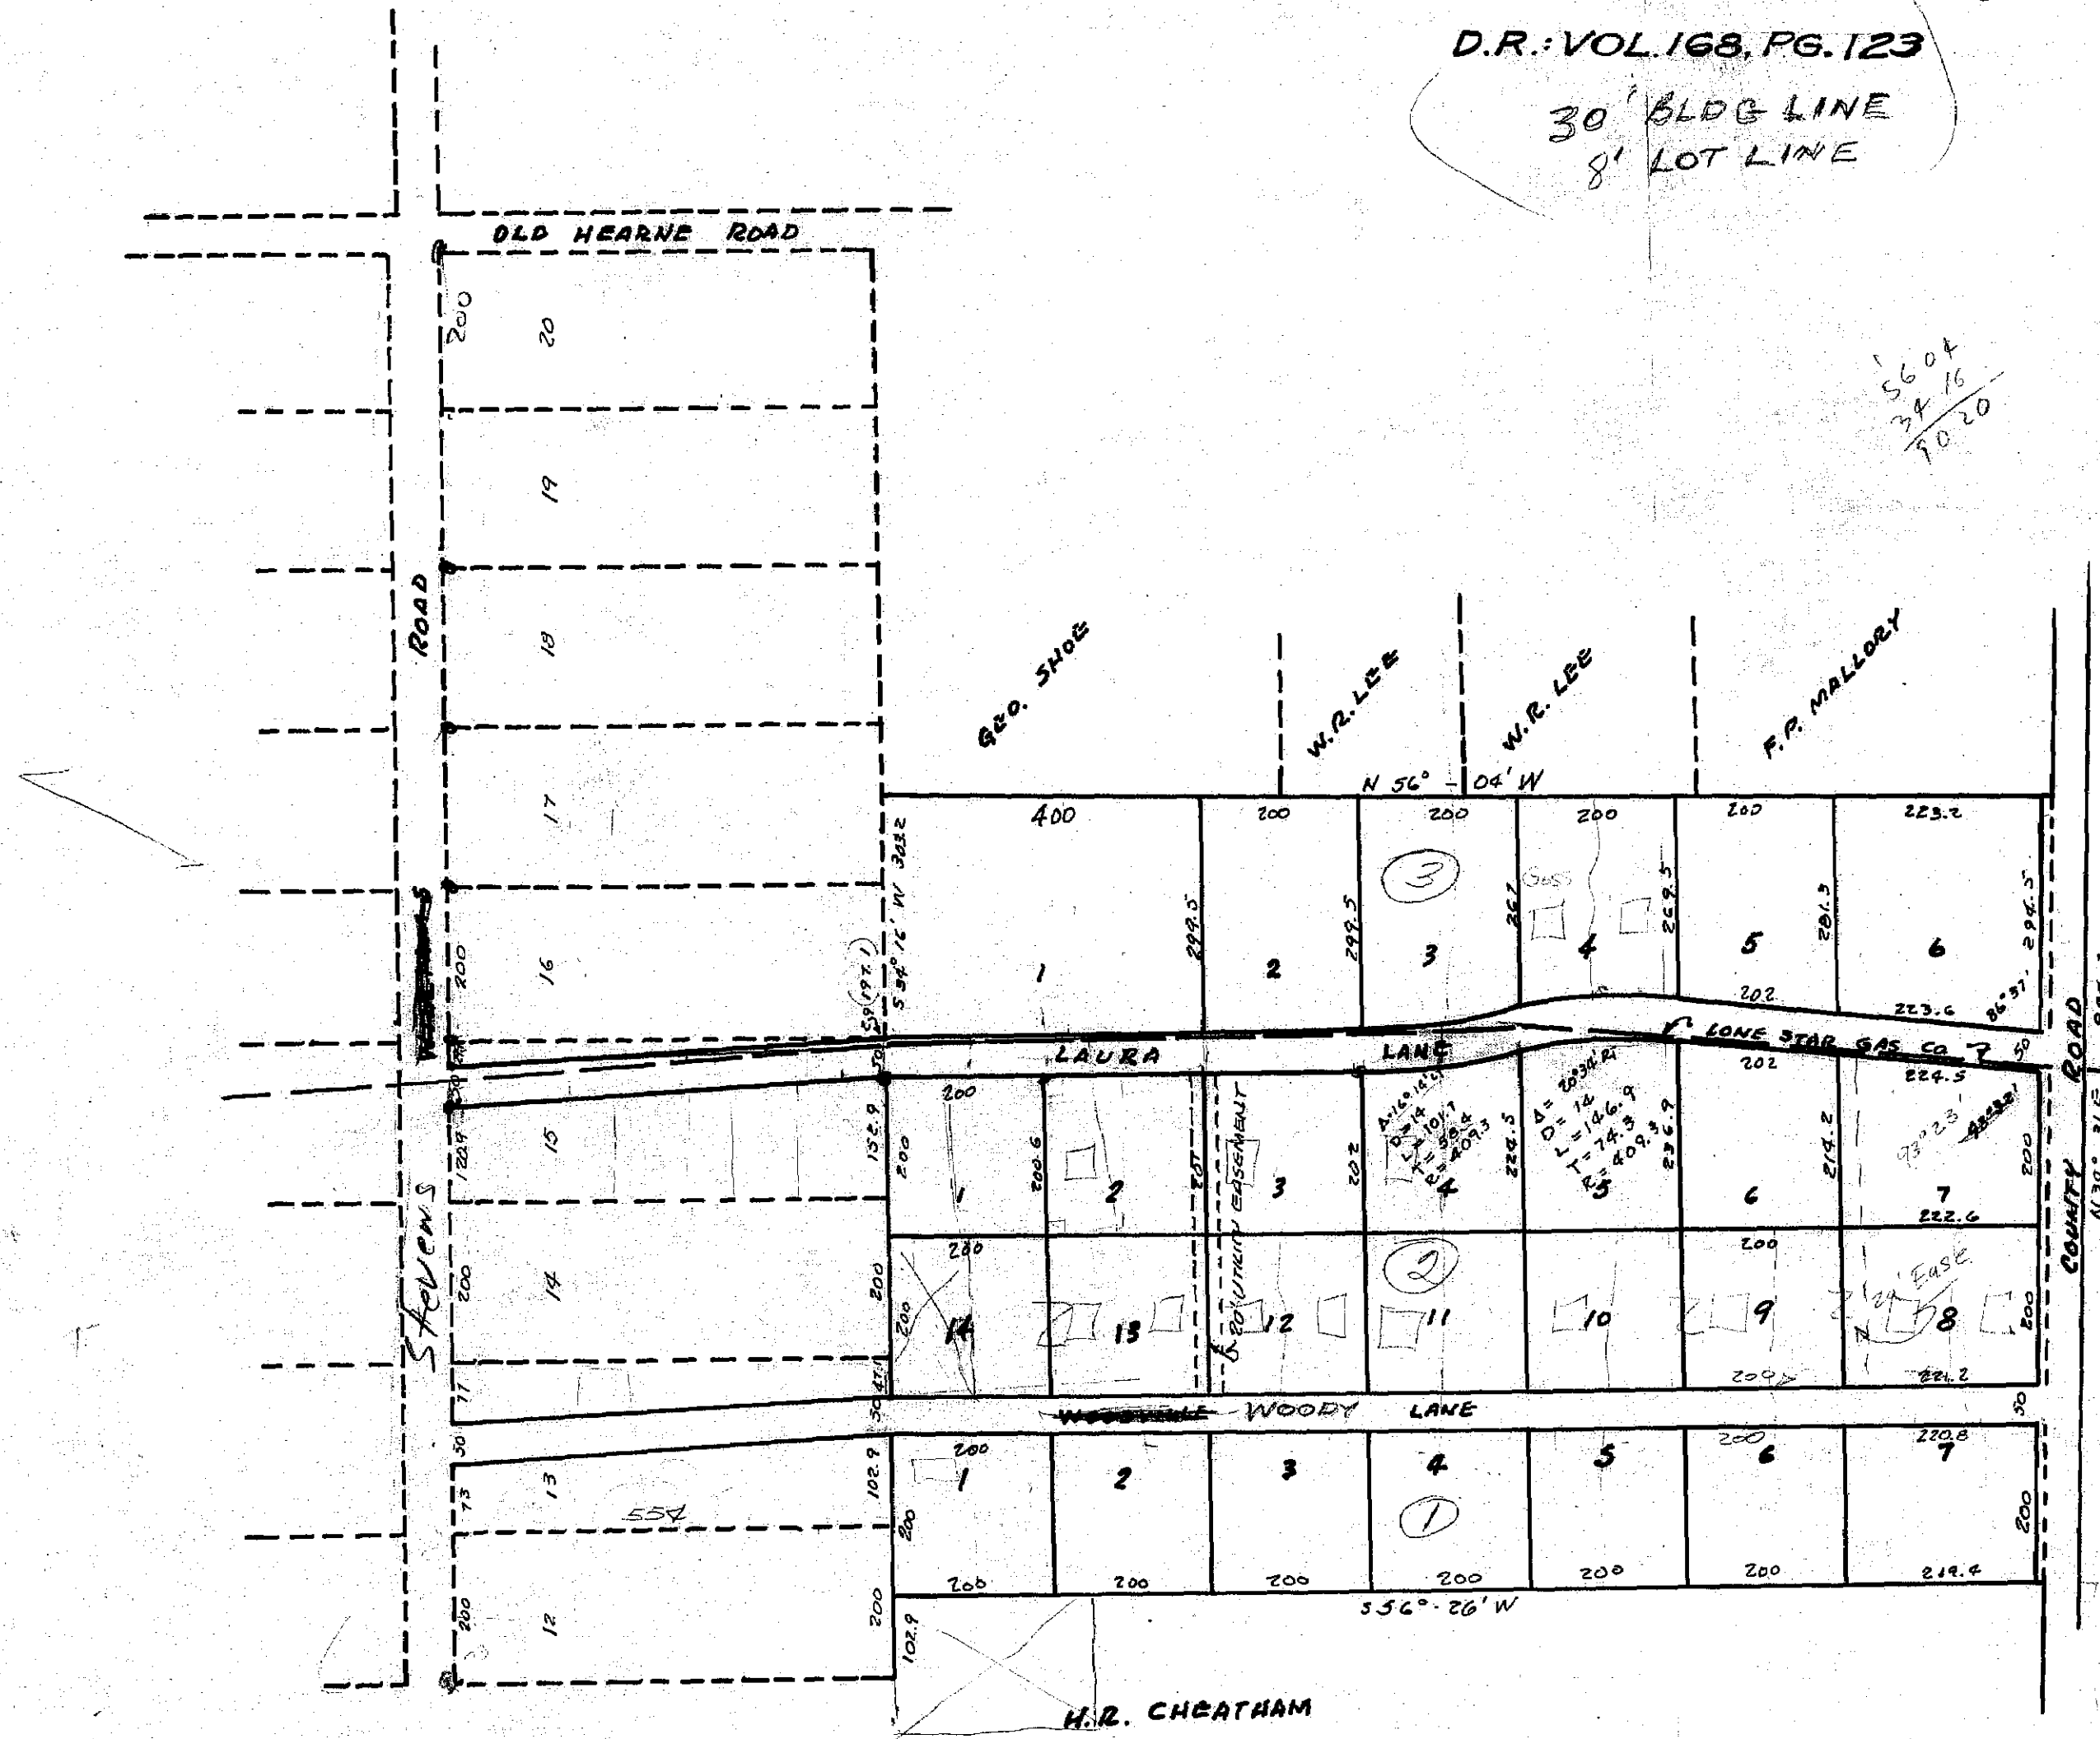

WOODVILLE ACRES NO. 2

SCALE 1"=200'

1955

D.R.: VOL. 168, PG. 123

30' BLDG LINE
8' LOT LINE

5604
34 16
70 20

3937

36
31 16
70 20